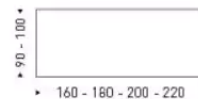

## MISURE DISPONIBILI / AVAILABLE SIZES

### SILVER FISSO

**RETTANGOLARE**  
160x90 cm  
180x100 cm  
200x100 cm  
220x100 cm  
240x100 cm  
260x100 cm

**BOTTE**  
160x100 cm  
180x110 cm  
200x110 cm  
220x120 cm  
240x120 cm  
260x120 cm

**Ceramica Elegance L 110 e L 120 disponibile solo per Urban Marble 034 e Amani 035.**  
Ceramica Elegance for 110 cm and 120 cm width table available only for Urban Marble 034 and Amani 035.

### SILVER UP SYSTEM p. 14

160x90 (40+40) cm  
180x100 (50+50) cm  
200x100 (50+50) cm  
220x100 (50+50) cm

**Disponibile solo in finitura materico, ceramica e vetro trasparente/fumè.**  
Only available in textured, ceramic and glass finish.