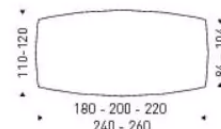

## MISURE DISPONIBILI / AVAILABLE SIZES

### SAIL FISSO

**RETTANGOLARE**  
180x100 cm  
200x100 cm  
220x100 cm  
240x100 cm  
260x100 cm

**BOTTE**  
180x110 cm  
200x110 cm  
220x120 cm  
240x120 cm  
260x120 cm

**Ceramica Elegance L 110 e L 120 disponibile solo per Urban Marble 034 e Amani 035.**  
Ceramica Elegance for 110 cm and 120 cm width table available only for Urban Marble 034 and Amani 035.