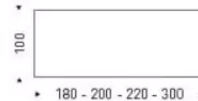

MISURE DISPONIBILI / AVAILABLE SIZES

BUILDING FISSO

RETTANGOLARE
180x100 cm
200x100 cm
220x100 cm
240x100 cm
260x100 cm

BOTTE
180x110 cm
200x110 cm
220x120 cm
240x120 cm
260x120 cm

Ceramica Elegance L 110 e L 120 disponibile solo per Urban Marble 034 e Amani 035.

Ceramica Elegance for 110 cm and 120 cm width table available only for Urban Marble 034 and Amani 035.

BUILDING ONE SYSTEM p. 22

180x100 (50+50) cm
200x100 (50+50) cm
220x100 (50+50) cm

Vetro, Oxide bianco e Oxide nero non disponibili per apertura One System.
Glass, Oxide bianco and Oxide nero not an option for One System extending tables.