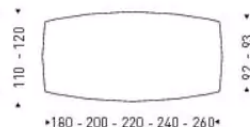

MISURE DISPONIBILI / AVAILABLE SIZES

BUILDING FISSO

RETTANGOLARE
180x100 cm
200x100 cm
220x100 cm
240x100 cm
260x100 cm

BOTTE
180x110 cm
200x110 cm
220x120 cm
240x120 cm
260x120 cm

Ceramica Elegance L 110 e L 120 disponibile solo per Urban Marble 034 e Amani 035.

Ceramica Elegance for 110 cm and 120 cm width table available only for Urban Marble 034 and Amani 035.

BUILDING ONE SYSTEM p. 22

180x100 (50+50) cm
200x100 (50+50) cm
220x100 (50+50) cm

Vetro, Oxide bianco e Oxide nero non disponibili per apertura One System.
Glass, Oxide bianco and Oxide nero not an option for One System extending tables.