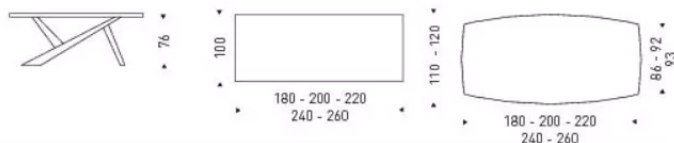

## MISURE DISPONIBILI / AVAILABLE SIZES

### IKARUS FISSO

**RETTANGOLARE**  
180x100 cm  
200x100 cm  
220x100 cm  
240x100 cm  
260x100 cm

**BOTTE**  
180x110 cm  
200x110 cm  
220x120 cm  
240x120 cm  
260x120 cm

### Ceramica Elegance L 110 e L 120 disponibile solo per Urban Marble 034 e Amani 035.

Ceramica Elegance for 110 cm and 120 cm width table available only for Urban Marble 034 and Amani 035.